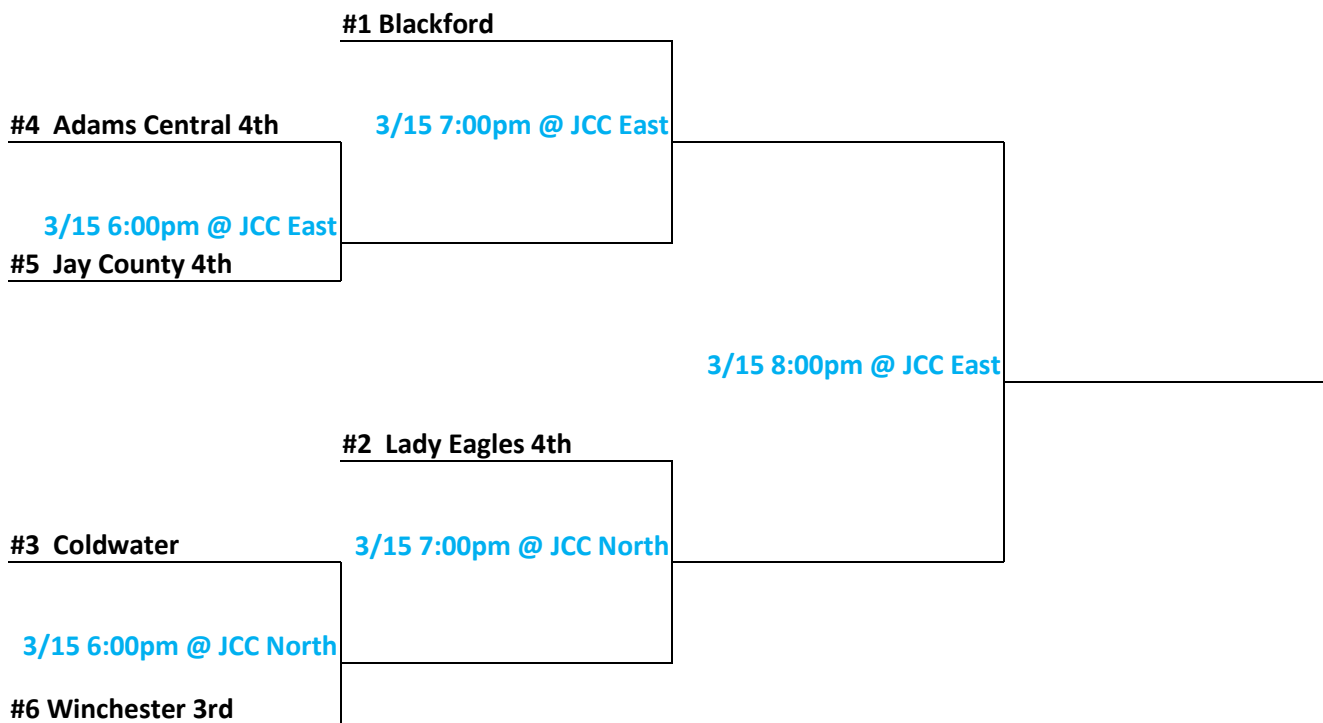

## Spring League Basketball

### 3rd/4th Grade Girls Tournament Brackets

#1	5	Blackford	(12-0)
#2	3	Lady Eagles 4th	(7-5)
#3	7	Coldwater	(6-5)
#4	1	Adams Central 4th	(5-6)
#5	2	Jay County 4th	(5-7)
#6	4	Winchester 3rd	(0-12)

**2016 Jay Community Center**  
**Spring League Basketball**  
**5th Grade Girls Tournament Brackets**