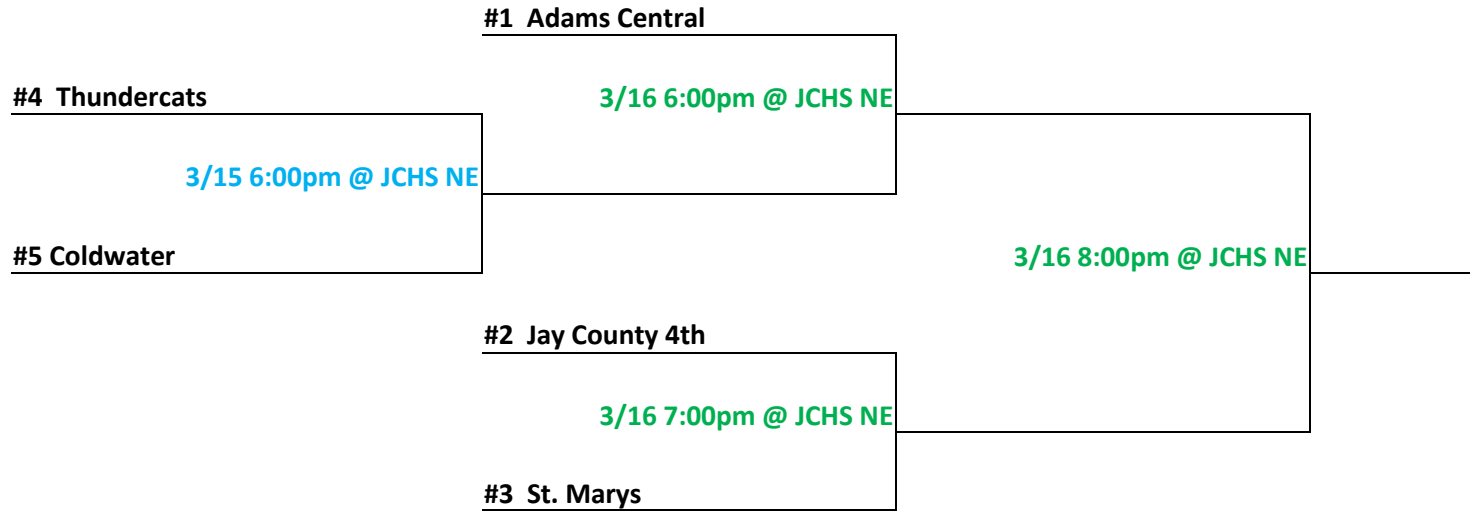

Blackford

**2016 Jay Community Center**  
**Spring League Basketball**  
**3rd Grade Boys Tournament Brackets**

#1	33	JC	(7-3)
#2	32	Jay County 3rd	(6-4)
#3	31	Adams Central 3rd	(4-6)
#4	35	Blackford 3rd	(2-8)
#5	34	Winchester 3rd	(2-8)
#6	36	Randolph Southern	(0-10)

**2016 Jay Community Center**  
**Spring League Basketball**  
**4th Grade Boys Tournament Brackets**

#1	38	Adams Central 4th	(10-2)
#2	39	Jay County 4th	(10-2)
#3	37	St. Marys	(8-4)
#4	30	Thundercats	(7-5)
#5	40	Coldwater	(4-8)