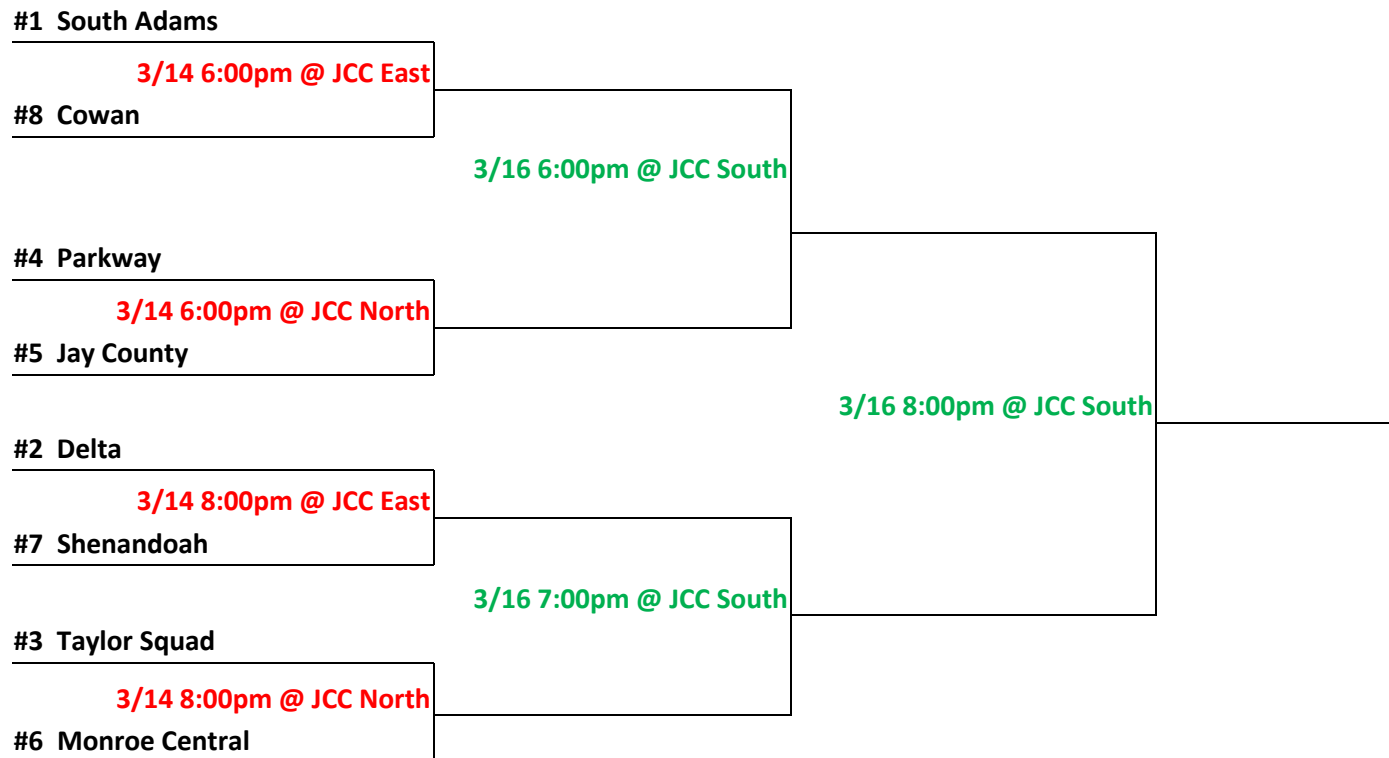

**2016 Jay Community Center
Spring League Basketball
7th Grade Boys Tournament Brackets**

#1	72	South Adams	(9-1)
#2	58	Delta	(8-2)
#3	70	Taylor Squad	(7-3)
#4	68	Parkway	(7-5)
#5	56	Jay County	(3-8)
#6	69	Monroe Central	(2-6)
#7	74	Shenandoah	(1-5)
#8	67	Cowan	(1-9)