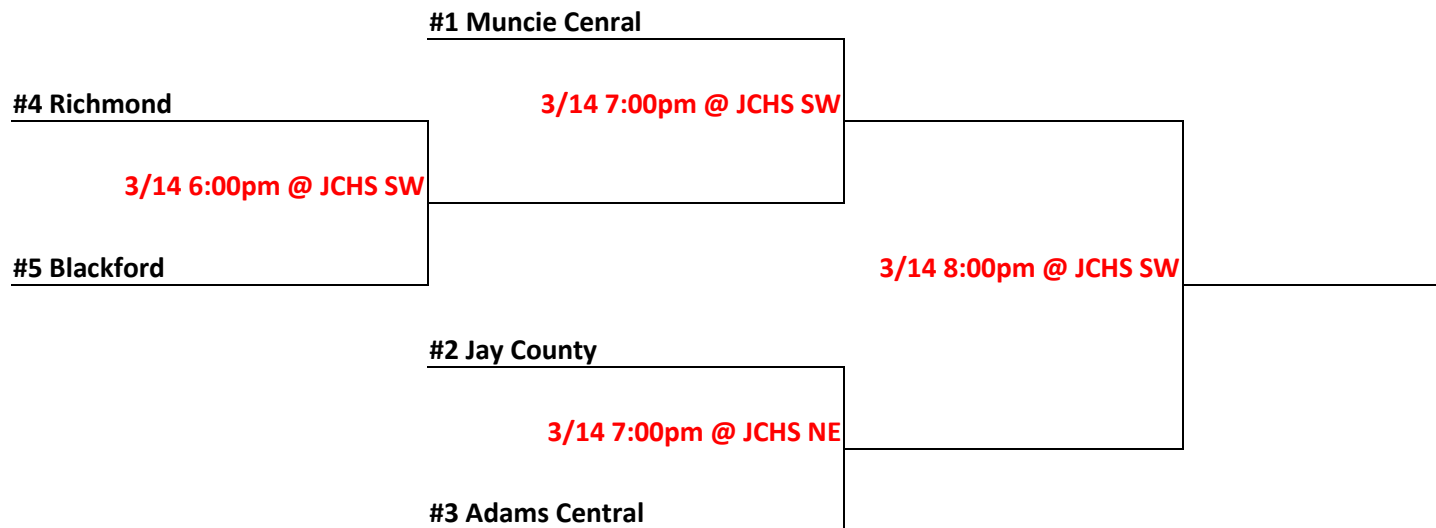

2016 Jay Community Center
Spring League Basketball
5th Grade Boys Tournament Brackets

#1	42	Muncie Central	(10-0)
#2	44	Jay County	(8-2)
#3	43	Adams Central	(4-6)
#4	45	Richmond	(2-6)
#5	46	Blackford	(0-10)