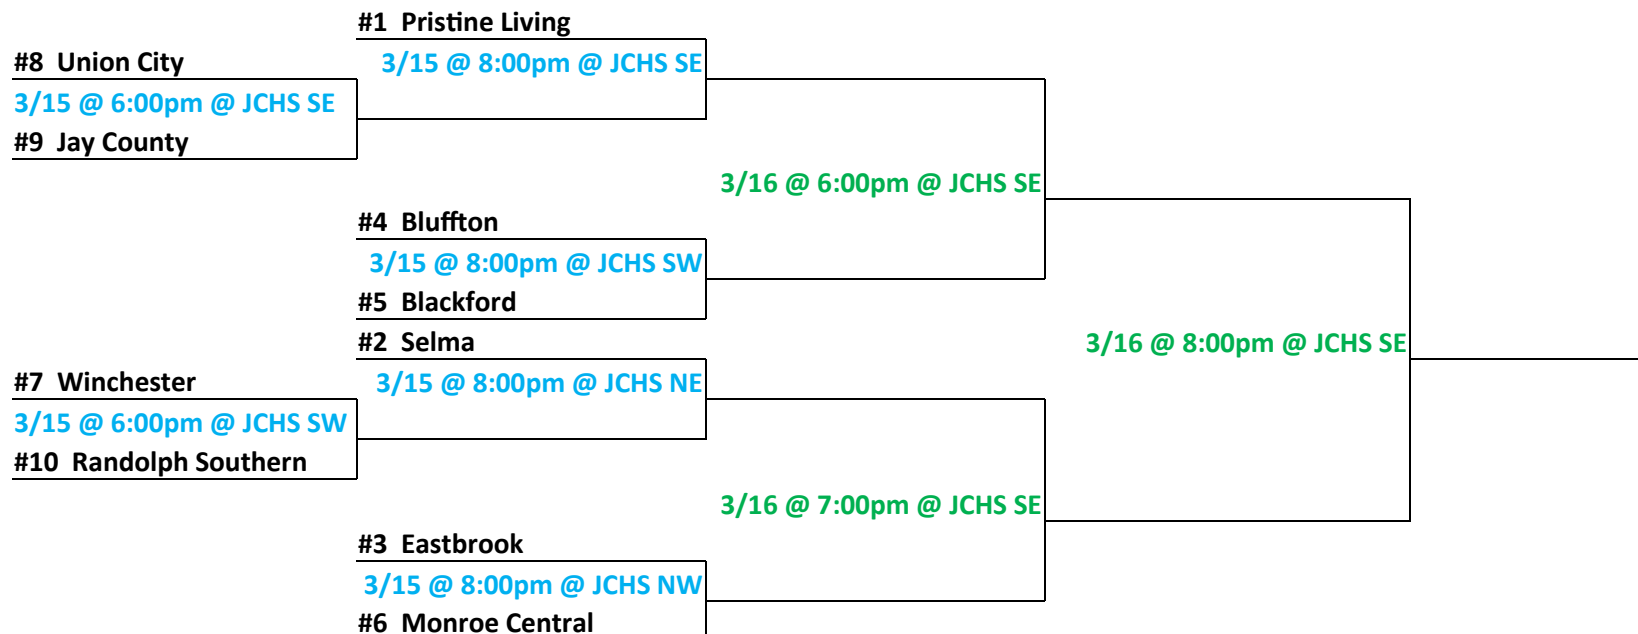

2016 Jay Community Center Spring League Basketball 8th Grade Boys Tournament Brackets

#1	62	Pristine Living	(9-1)
#2	65	Selma	(7-1)
#3	63	Eastbrook	(9-2)
#4	66	Bluffton	(8-4)
#5	61	Blackford	(6-3)
#6	71	Monroe Central	(4-3)
#7	57	Winchester	(4-6)
#8	60	Union City	(4-8)
#9	59	Jay County	(3-9)
#10	64	Randolph Southern	(1-9)