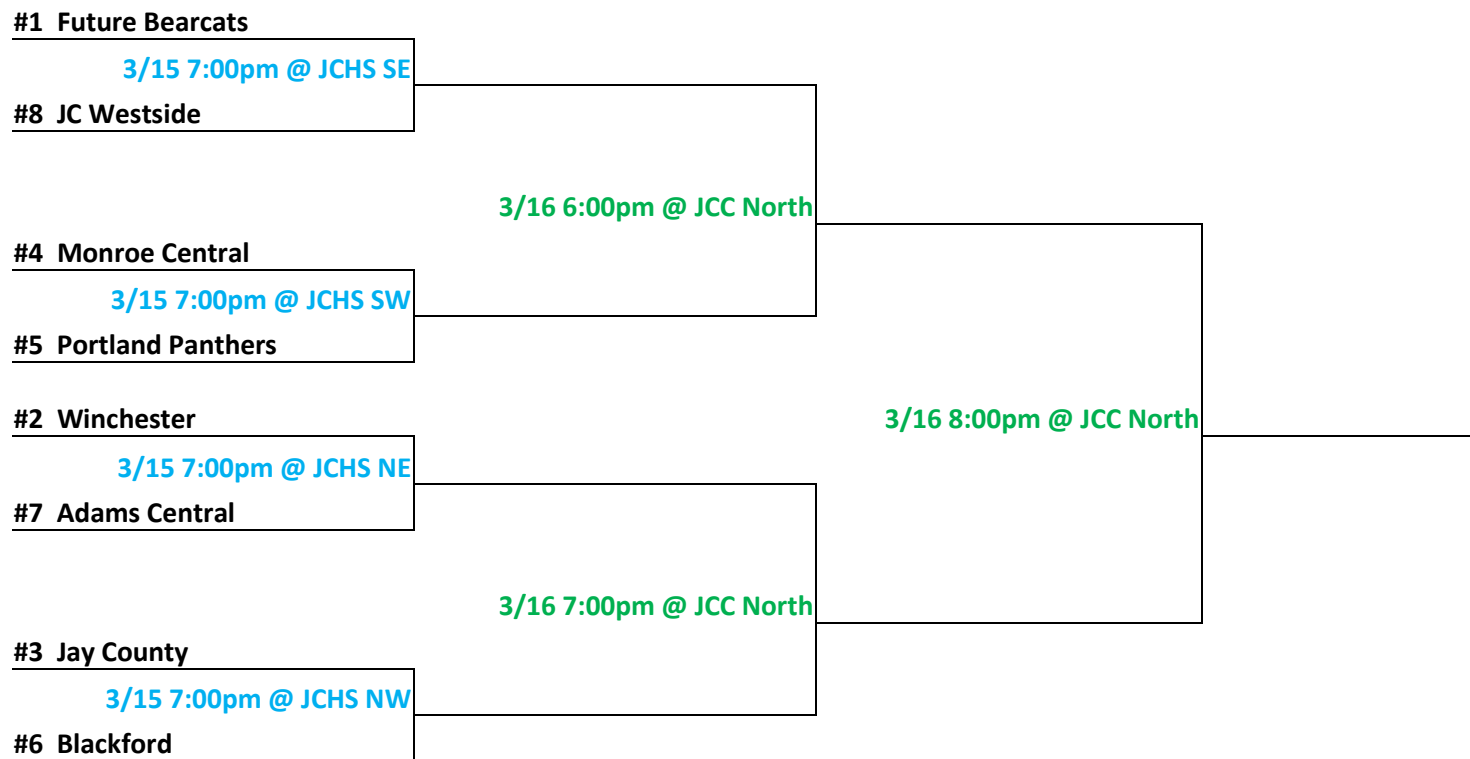

**2016 Jay Community Center**  
**Spring League Basketball**  
**4th Grade Boys Tournament Brackets**

#1	38	Adams Central 4th	(10-2)
#2	39	Jay County 4th	(10-2)
#3	37	St. Marys	(8-4)
#4	30	Thundercats	(7-5)
#5	40	Coldwater	(4-8)

**2016 Jay Community Center**  
**Spring League Basketball**  
**5th Grade Boys Tournament Brackets**

#1	42	Muncie Central	(10-0)
#2	44	Jay County	(8-2)
#3	43	Adams Central	(4-6)
#4	45	Richmond	(2-6)
#5	46	Blackford	(0-10)

## 2016 Jay Community Center Spring League Basketball 6th Grade Boys Tournament Brackets

#1	55	Future Bearcats	(9-1)
#2	54	Winchester	(5-1)
#3	47	Jay County	(8-2)
#4	49	Monroe Central	(6-2)
#5	53	Portland Panthers	(2-8)
#6	51	Blackford	(1-7)
#7	48	Adams Central	(1-7)
#8	50	JC Westside	(1-7)