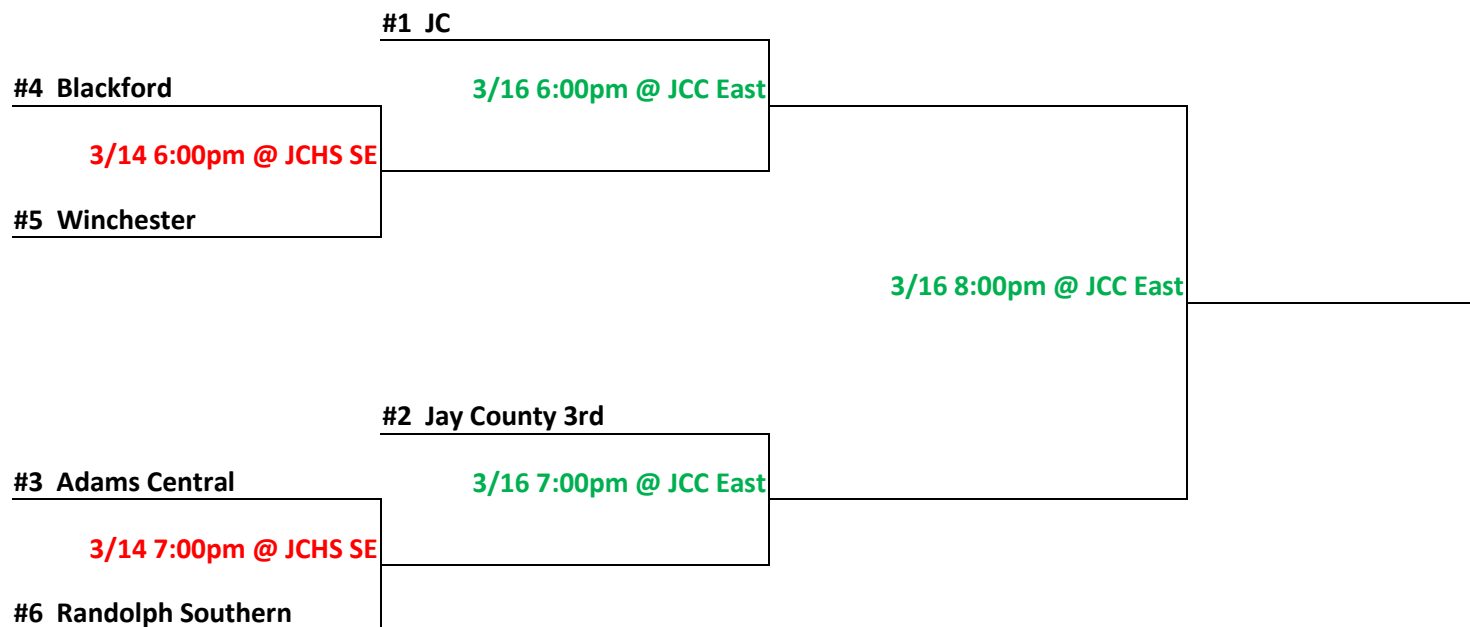

#1	19	Berne Bears	(10-0)
#2	14	Jay County	(9-1)
#3	20	Winchester	(8-2)
#4	18	Eastbrook	(4-6)
#5	16	Blackford	(4-6)
#6	13	Adams Central	(2-8)
#7	9	Blackford	(1-5)
#8	17	Southern Wells	(0-10)

**2016 Jay Community Center**  
**Spring League Basketball**  
**7th Grade Girls Tournament Brackets**

#1	21	Adams Central	(8-3)
#2	26	Union City	(2-6)
#3	22	Blackford	(2-10)

2016 Jay Community Center  
Spring League Basketball  
**8th Grade Girls Tournament Brackets**

Lady Jets

**3/14 7:00pm @ JCC North**

Blackford

**2016 Jay Community Center**  
**Spring League Basketball**  
**3rd Grade Boys Tournament Brackets**

#1	33	JC	(7-3)
#2	32	Jay County 3rd	(6-4)
#3	31	Adams Central 3rd	(4-6)
#4	35	Blackford 3rd	(2-8)
#5	34	Winchester 3rd	(2-8)
#6	36	Randolph Southern	(0-10)