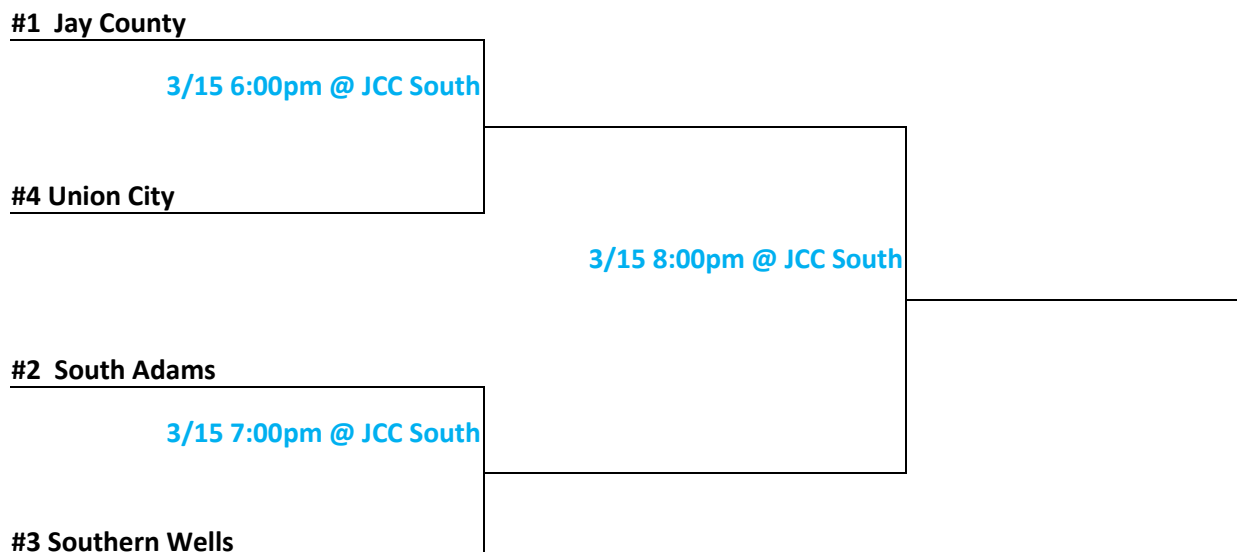

## Spring League Basketball

### 3rd/4th Grade Girls Tournament Brackets

#1	5	Blackford	(12-0)
#2	3	Lady Eagles 4th	(7-5)
#3	7	Coldwater	(6-5)
#4	1	Adams Central 4th	(5-6)
#5	2	Jay County 4th	(5-7)
#6	4	Winchester 3rd	(0-12)

**2016 Jay Community Center**  
**Spring League Basketball**  
**5th Grade Girls Tournament Brackets**